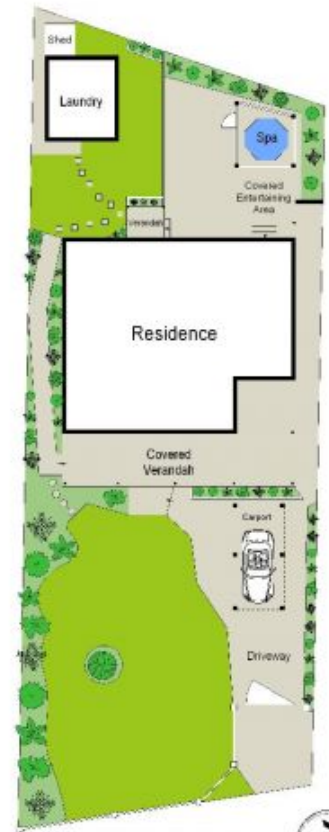

26 Lime Kiln Road Lugarno NSW

2 1 1

This is a once in a lifetime opportunity to acquire the most unique and breathtaking property of its kind in Lugarno.

Be swept back in time with old world charm, this pristine single level sandstone cottage with period detail is brimming with warmth and character. Elegantly presented and featuring a stylish formal living area and fireplace, original kitchen with slate floors, ornate architraves, stained glass windows and polished timber floorboards.

Showcasing a glass conservatorium with French doors leading to both the rear yard and charming front wraparound verandah. Outside boasts splendid cottage gardens, child/pet-friendly yard along with a pergola and spa perfect for outdoor entertaining.

Price : \$ 1,202,500

Land Size : 613 sqm

View : <https://www.gibsonpartners.com/sale/nsw/st-george/lugarno/residential/house/5854077>

Ivan Lampret
02 9523 1333

Gibson Partners Real Estate Pty Ltd

Scale: in metres. Indicated only. Dimensions are approximate. All information contained herein is for general information only and does not constitute a guarantee of accuracy and should not be relied upon without independent verification.

SITE PLAN (NOT TO SCALE)

26 Lime kiln Road, Lugarno

GIBSON