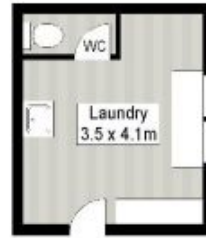

Price : \$ 1,202,500

Land Size : 613 sqm

View : <https://www.gibsonpartners.com/sale/nsw/st-george/lugarno/residential/house/5854077>

Ivan Lampret
02 9523 1333

Gibson Partners Real Estate Pty Ltd

Scale: in metres. Indicated only. Dimensions are approximate. All information contained herein is for general information only and does not constitute a guarantee of accuracy and should not be relied upon without independent verification.